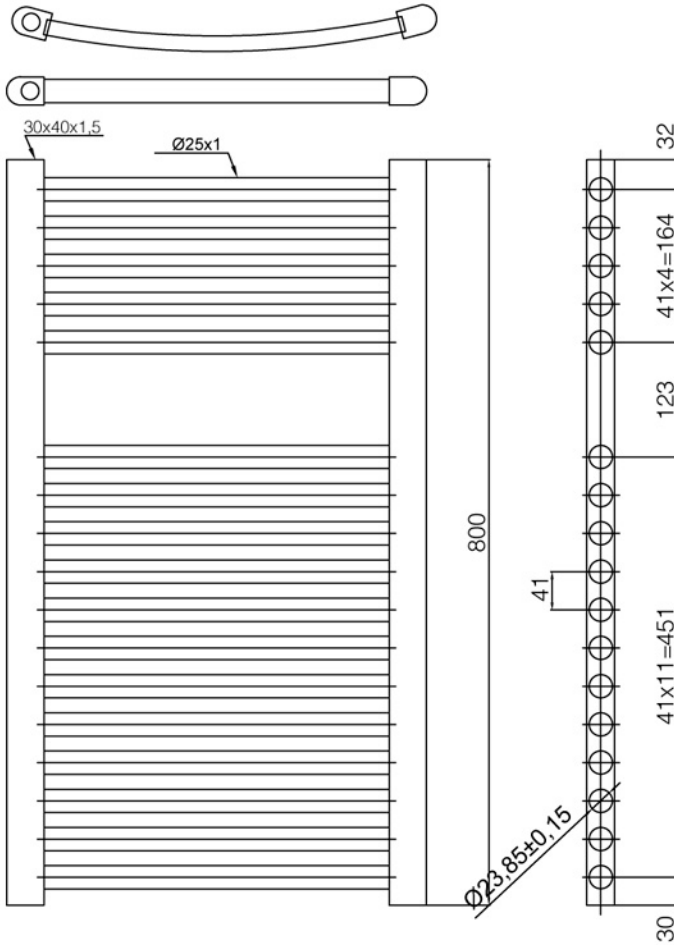

Technical Specification (800mm high straight and curved profiles)

A	B
300mm	255mm
400mm	355mm
450mm	405mm
500mm	455mm
600mm	555mm
750mm	705mm
1000mm	955mm