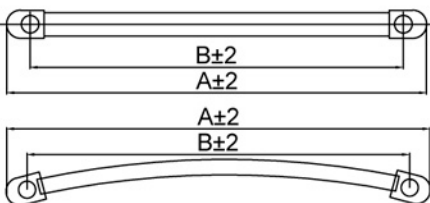

Technical Specification (800mm high straight and curved profiles)

A	B
300mm	255mm
400mm	355mm
450mm	405mm
500mm	455mm
600mm	555mm
750mm	705mm
1000mm	955mm