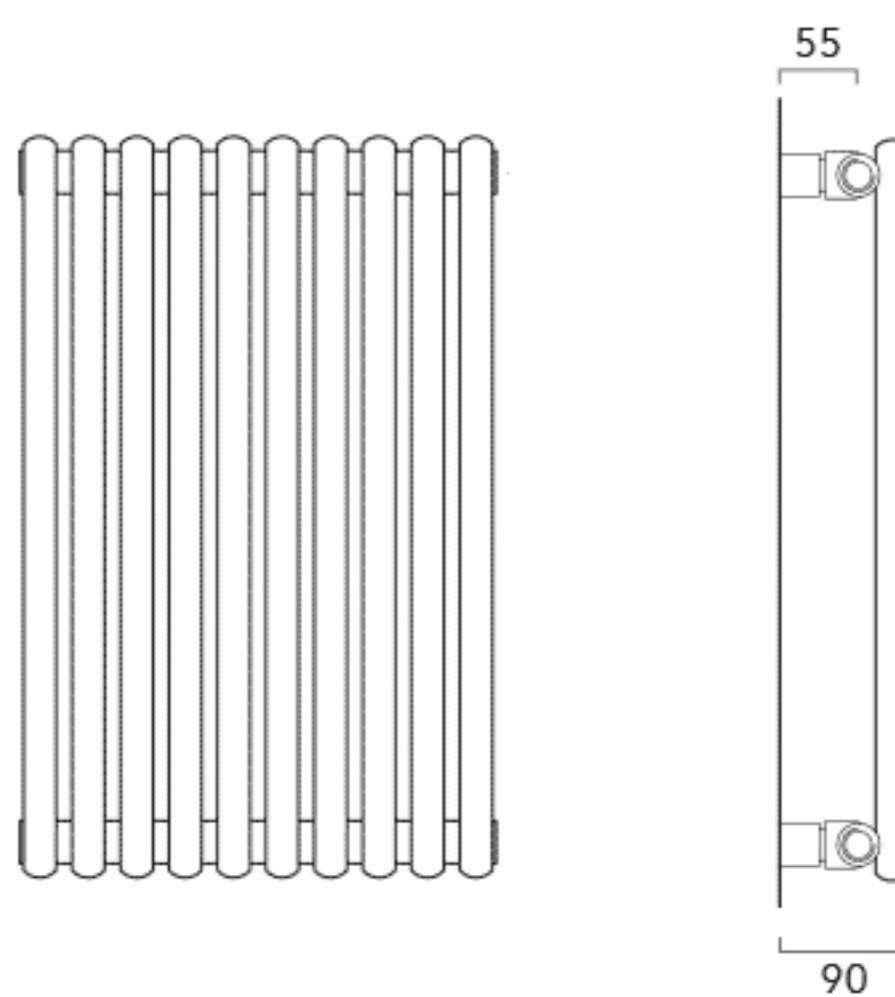

NORDIC

23mm round tubes available in vertical and horizontal options in single or double configurations

- High quality Italian design & manufacture. CE approved & certified to BS EN442
- 23mm round tubes
- White RAL 9016 as standard, 25 RAL colours and 6 Special finishes
- Stock White RAL 9016 delivered in 48-72 hours
- Made to order sizes and colours delivered in up to 3 weeks.

Technical Information

Round tube Horizontal	Pipe centres left to right	Pipe centres from wall	Depth from wall
Single Horizontal	width - 50mm	55mm	90mm
Double Horizontal	width - 50mm	79mm-89mm	114mm-124mm

Round tube Vertical	Pipe centres left to right	Pipe centres from wall	Depth from wall
Single Vertical	width + valves	55mm	90mm
Double Vertical	width + valves	79mm-89mm	114mm-124mm

Single Horizontal

Double Horizontal

Single Vertical

Double Vertical