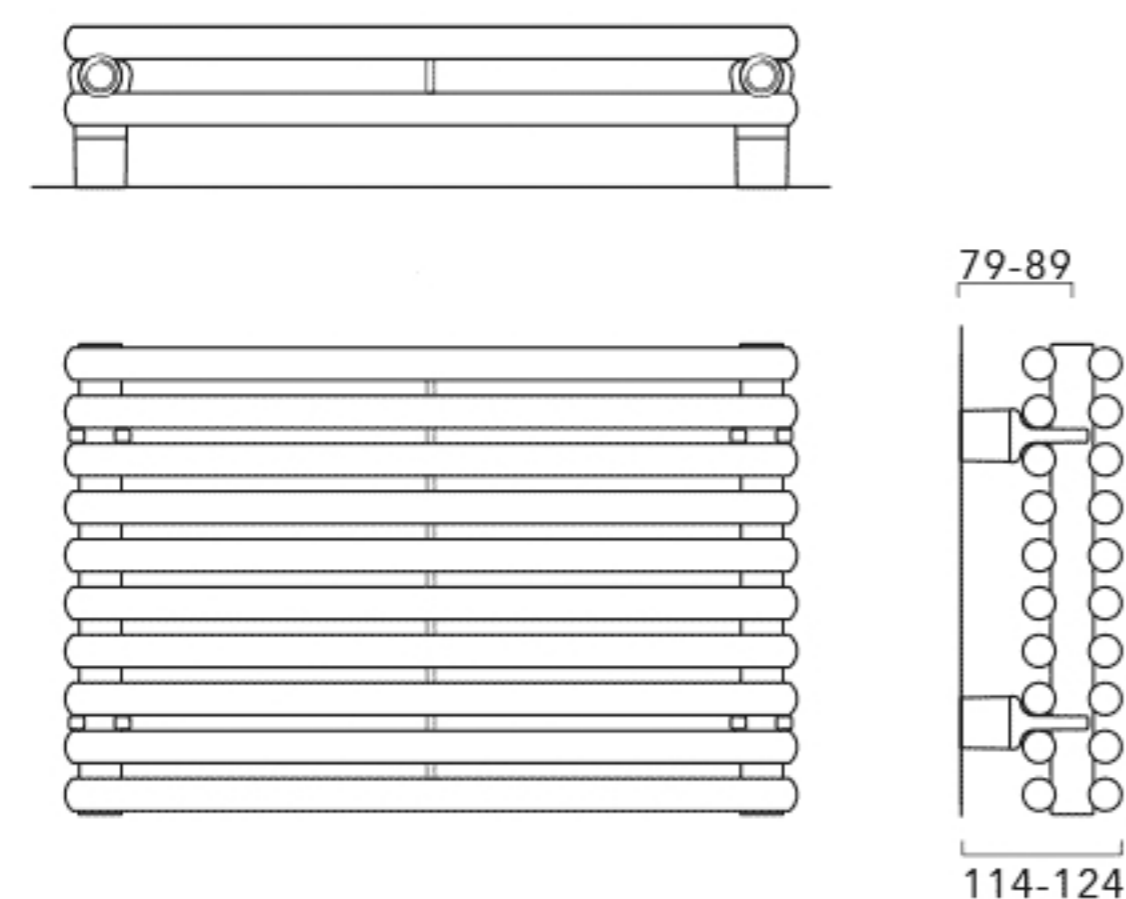

NORDIC

23mm round tubes available in vertical and horizontal options in single or double configurations

- High quality Italian design & manufacture. CE approved & certified to BS EN442
- 23mm round tubes
- White RAL 9016 as standard, 25 RAL colours and 6 Special finishes
- Stock White RAL 9016 delivered in 48-72 hours
- Made to order sizes and colours delivered in up to 3 weeks.

Technical Information

Round tube Horizontal	Pipe centres left to right	Pipe centres from wall	Depth from wall
Single Horizontal	width - 50mm	55mm	90mm
Double Horizontal	width - 50mm	79mm-89mm	114mm-124mm

Round tube Vertical	Pipe centres left to right	Pipe centres from wall	Depth from wall
Single Vertical	width + valves	55mm	90mm
Double Vertical	width + valves	79mm-89mm	114mm-124mm

Single Horizontal

Double Horizontal

Single Vertical

Double Vertical