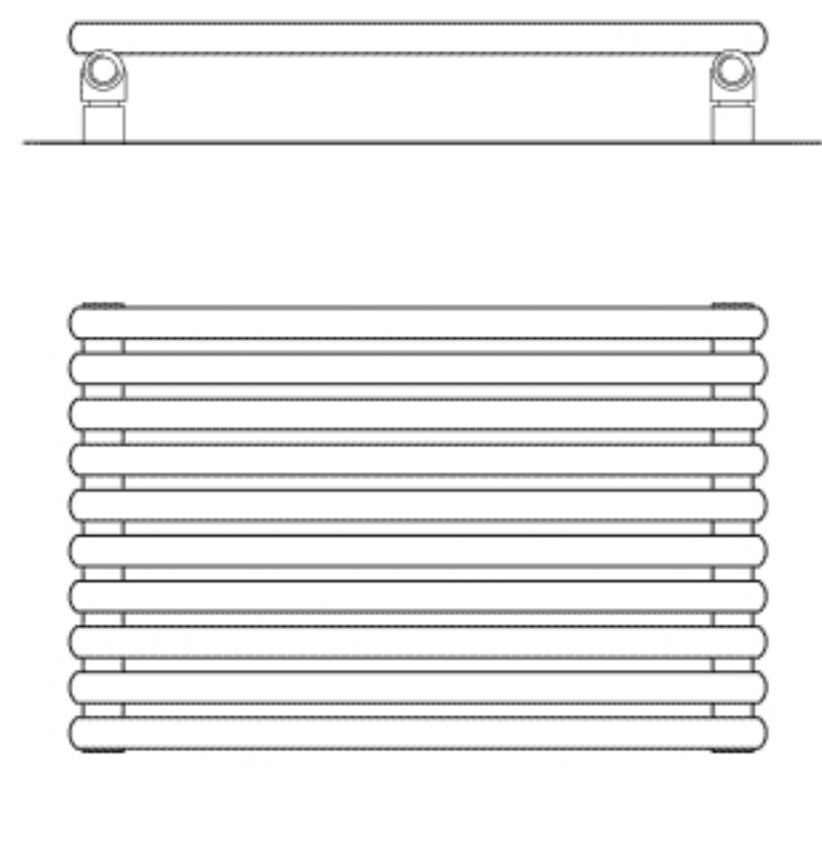

NORDIC

23mm round tubes available in vertical and horizontal options in single or double configurations

- High quality Italian design & manufacture. CE approved & certified to BS EN442
- 23mm round tubes
- White RAL 9016 as standard, 25 RAL colours and 6 Special finishes
- Stock White RAL 9016 delivered in 48-72 hours
- Made to order sizes and colours delivered in up to 3 weeks.

Technical Information

Round tube Horizontal	Pipe centres left to right	Pipe centres from wall	Depth from wall
Single Horizontal	width - 50mm	55mm	90mm
Double Horizontal	width - 50mm	79mm-89mm	114mm-124mm

Round tube Vertical	Pipe centres left to right	Pipe centres from wall	Depth from wall
Single Vertical	width + valves	55mm	90mm
Double Vertical	width + valves	79mm-89mm	114mm-124mm

Single Horizontal

Double Horizontal

Single Vertical

Double Vertical